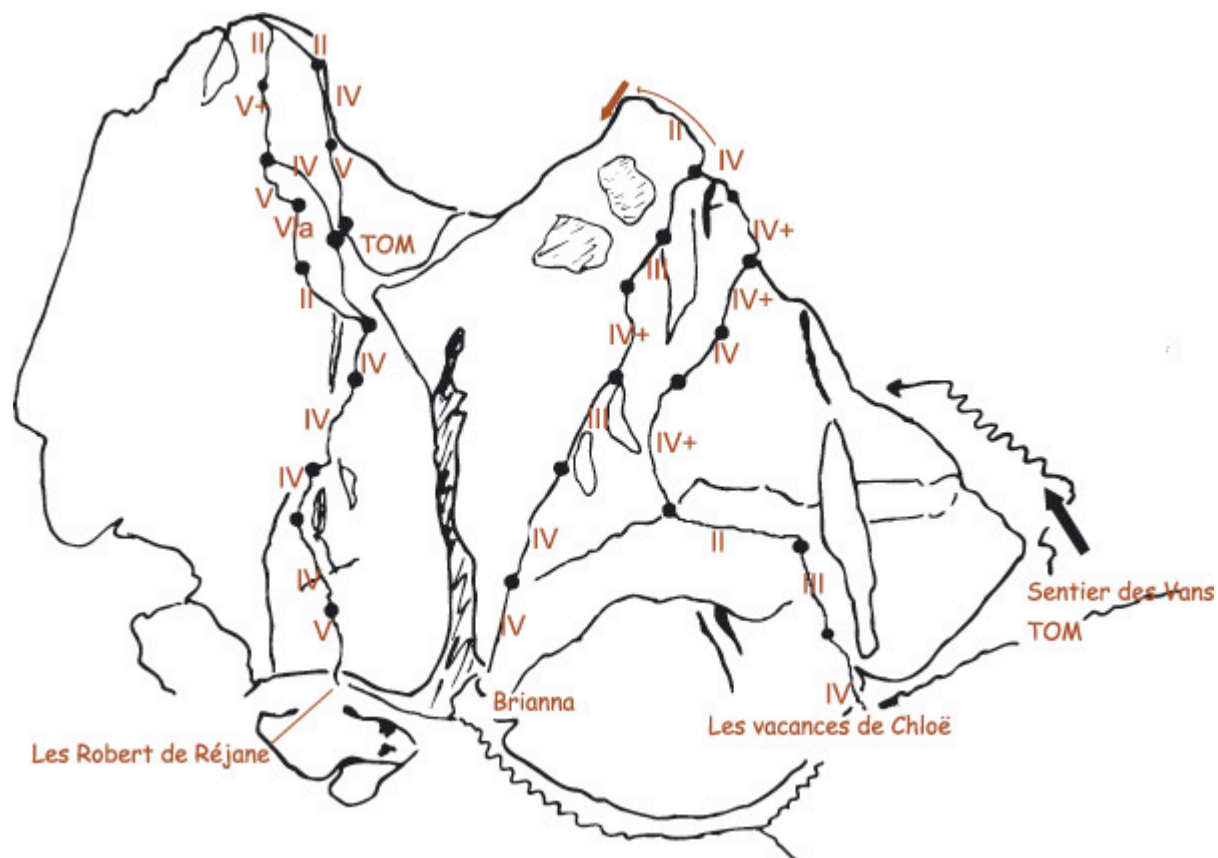

Topo des Robert (cliquez sur les voies)

Warning: main(dossier/kietu/hit.php): failed to open stream: No such file or directory in **topo_robert.php** on line 99

Warning: main(): Failed opening 'dossier/kietu/hit.php' for inclusion (include_path='/var/www/62/p/h/i/philippehalot.com/www/include/:.') in **topo_robert.php** on line 99